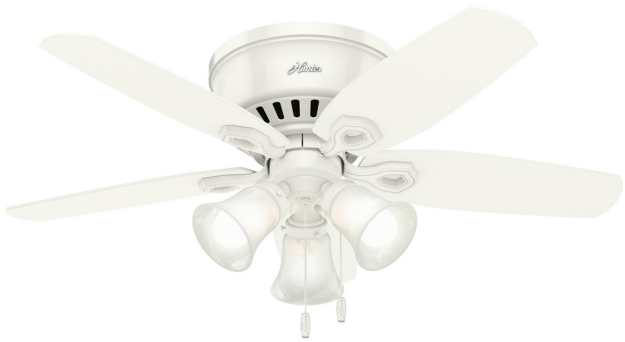

DIMENSIONS

Measured in inches

- A. 7.45
- B. 8.8
- C. 12.5
- D. 12.5

51092 | Brushed Nickel Body with Brazilian Cherry or Harvest Mahogany Blades

ADDITIONAL FINISHES

51090
Snow White Body with Snow White or Light Oak Blades

51091
New Bronze Body with Brazilian Cherry or Harvest Mahogany Blades

FAN SPECIFICATIONS

Motor Type	Reversible	Wire Length	Control Type	Downrod	Location	Blade #	Add'l Sizes
AC	YES	8" Low Profile	Pull Chains	N/A	Indoor	5	52"

AIRFLOW AND LIGHT SPECIFICATIONS

AVG Airflow	Airflow Efficiency	CFM High	Voltage	Bulbs Included	Output Per Bulb	Watts Per Bulb	Bulb Type	Base Type	LED Light Kit	CRI	CCT (Kelvins)	Dimmable
1741	60	2534	120v/60Hz	3	600	7W	LED	E26	Yes	80	3,000	No