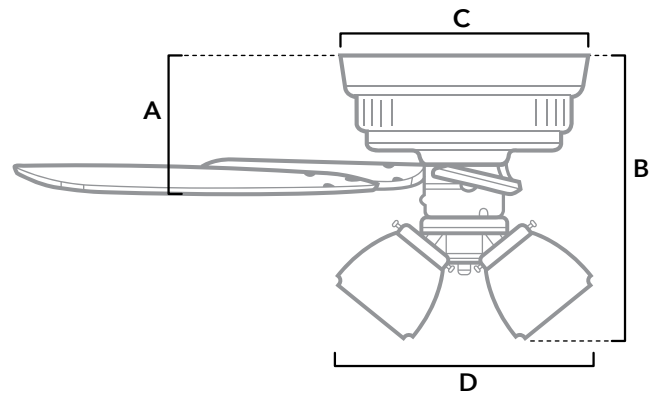

DIMENSIONS

Measured in inches

- A. 7.45
- B. 8.8
- C. 12.5
- D. 12.5

51092 | Brushed Nickel Body with Brazilian Cherry or Harvest Mahogany Blades

ADDITIONAL FINISHES

51090
Snow White Body with Snow White or Light Oak Blades

51091
New Bronze Body with Brazilian Cherry or Harvest Mahogany Blades

FAN SPECIFICATIONS

Motor Type	Reversible	Wire Length	Control Type	Downrod	Location	Blade #	Add'l Sizes
AC	YES	8" Low Profile	Pull Chains	N/A	Indoor	5	52"